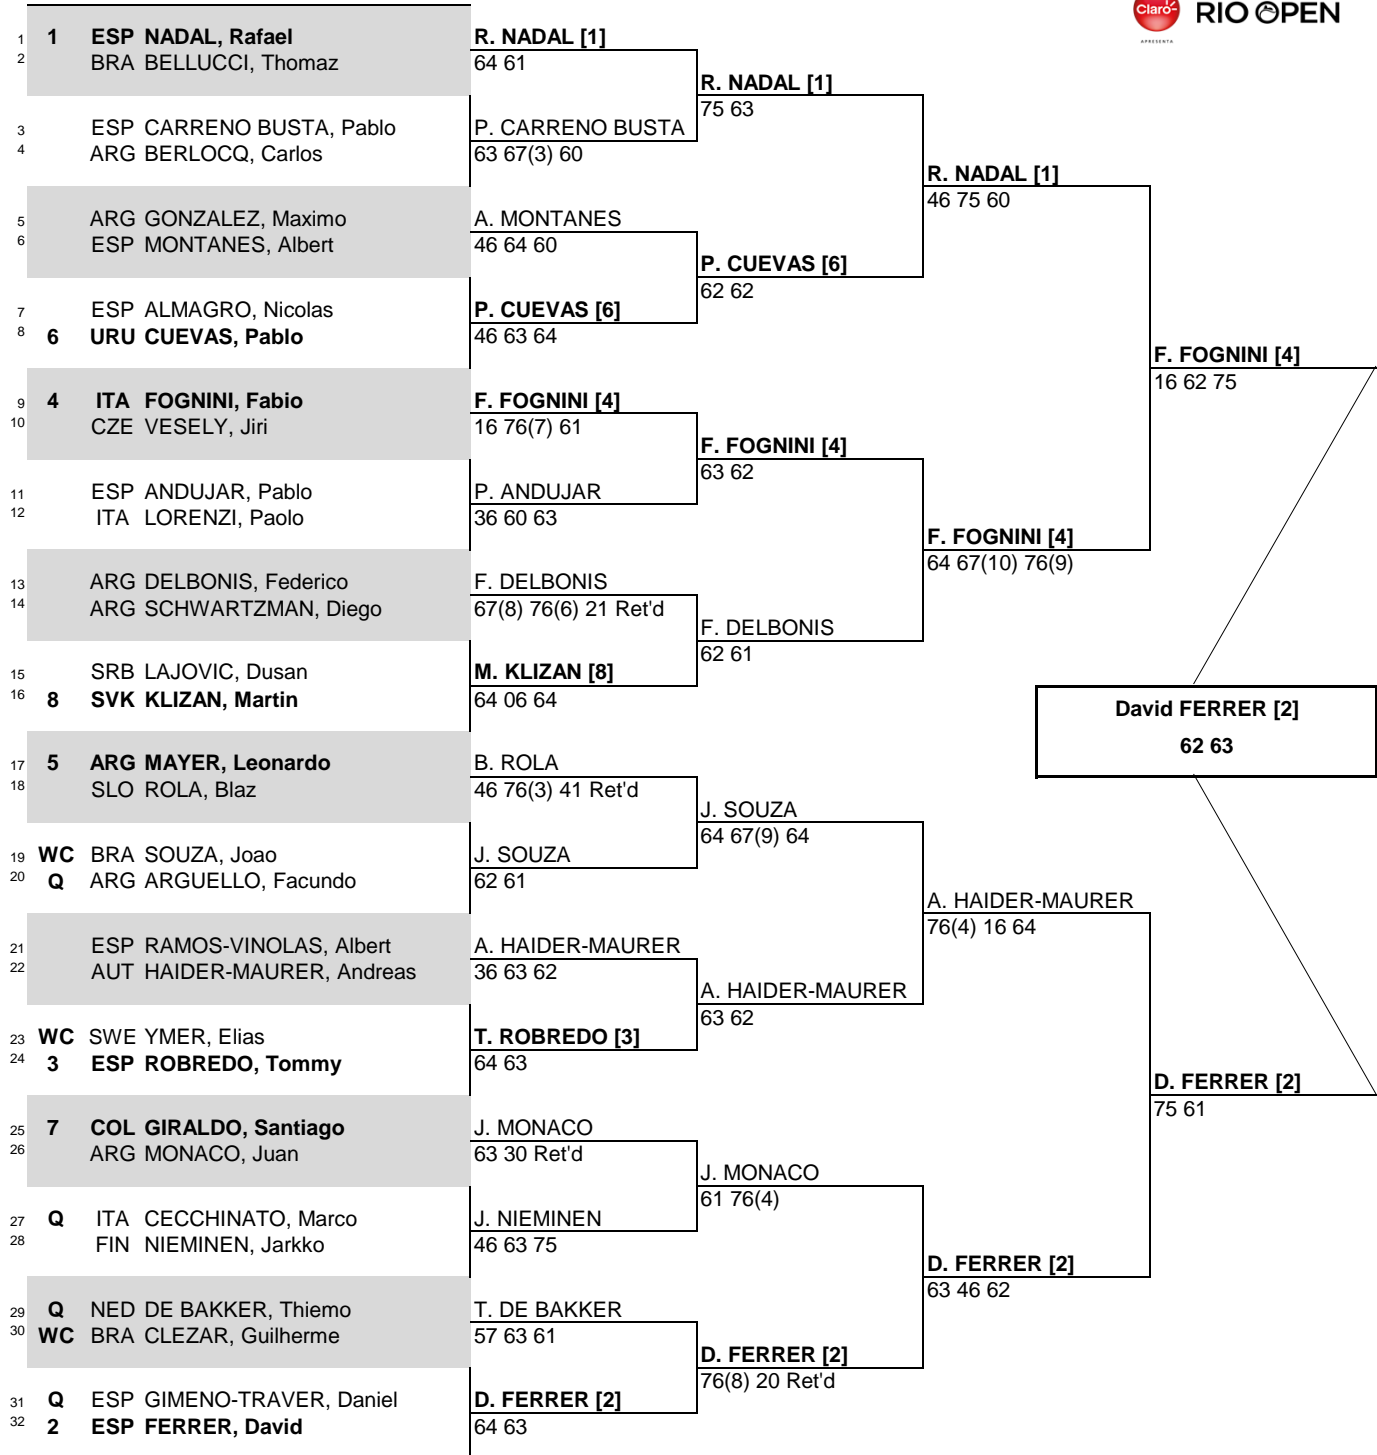

Rio Open presented by Claro

CITY, COUNTRY
Rio de Janeiro, Brazil

TOURNAMENT DATES
February 16 - 22, 2015

SURFACE
Red Clay

TOTAL FINANCIAL COMMITMENT
\$1,548,755

STATUS NAT **MAIN DRAW SINGLES**

ATP, Inc. © Copyright 2014

SEEDED PLAYERS	RANK	PRIZE MONEY	POINTS	LUCKY LOSERS	RETIREMENTS/WALKOVERS
1 NADAL, Rafael	3	WINNER \$343,000	500		D. Schwartzman -
2 FERRER, David	9	FINALIST \$154,620	300		L. Mayer -
3 ROBREDO, Tommy	17	SEMI-FINALIST \$73,240	180		S. Giraldo -
4 FOGNINI, Fabio	26	QUARTER-FINALIST \$35,340	90		T. de Bakker -
5 MAYER, Leonardo	30	SECOND ROUND \$18,020	45		
6 CUEVAS, Pablo	32	FIRST ROUND \$9,910	0		
7 GIRALDO, Santiago	33	FOLLOW LIVE SCORING AT			
8 KLIZAN, Martin	38	www.ATPWorldTour.com			
LAST DIRECT ACCEPTANCE		Albert Montanes - 103		ATP SUPERVISOR(S) Lars Graff/Carlos Sanches	